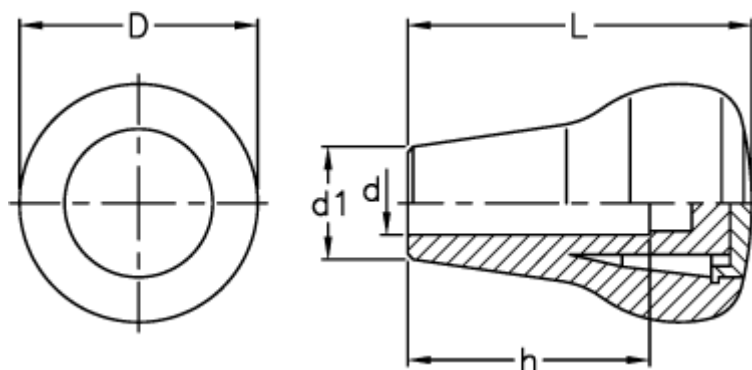

Article number: 2304026602

Description: E+G Handle
IEL.65 N-12

Measures

d = 12

D = 45

d1 = 21

h = 50

L = 65